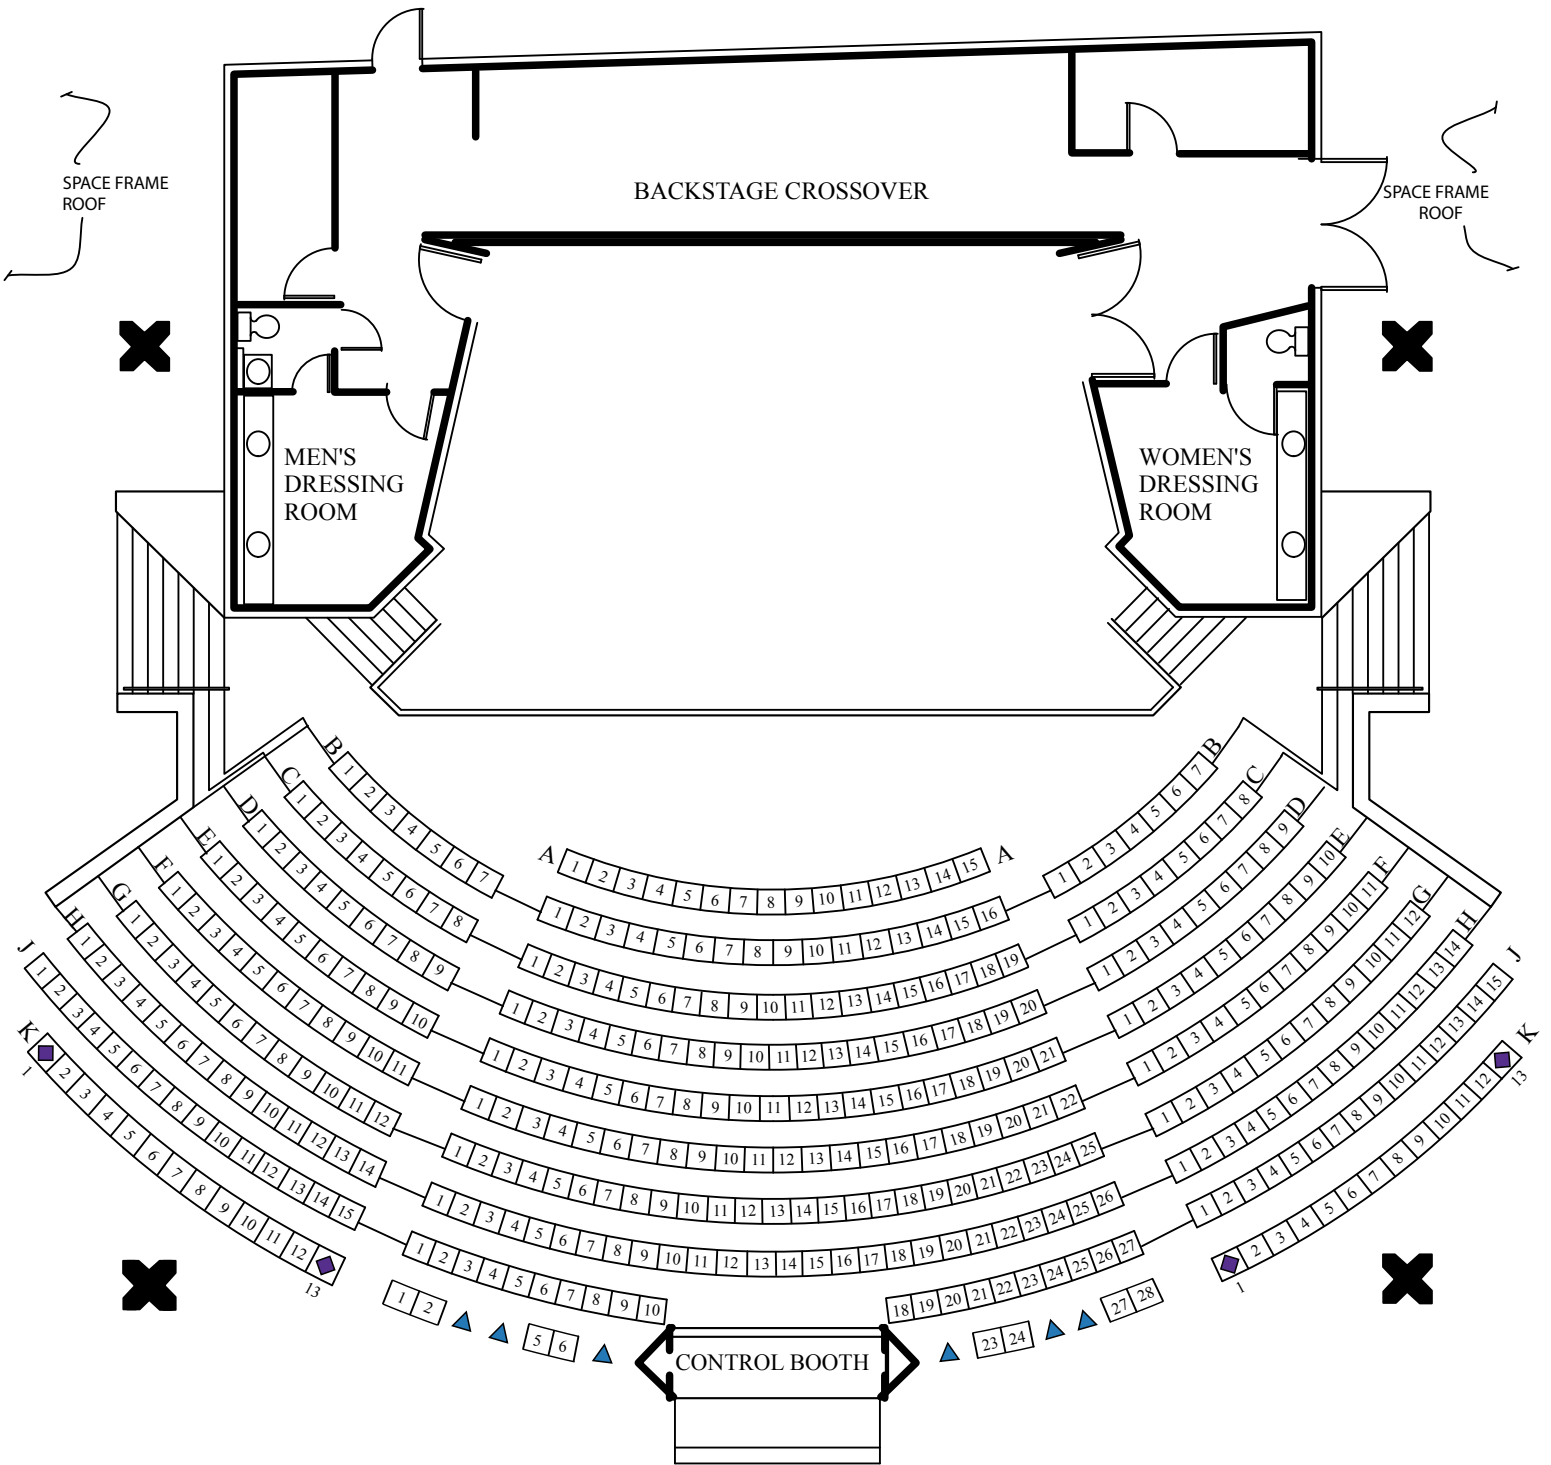

# PECK PAVILION

## ORCHESTRA SECTION

Marcus Center  
for the Performing Arts

PECK PAVILION  
TOTAL CAPACITY: 396

ORCHESTRA SECTION

- 396 seats
- ▲ 6 Wheelchair Locations
- ◆ 4 Transfer Seats